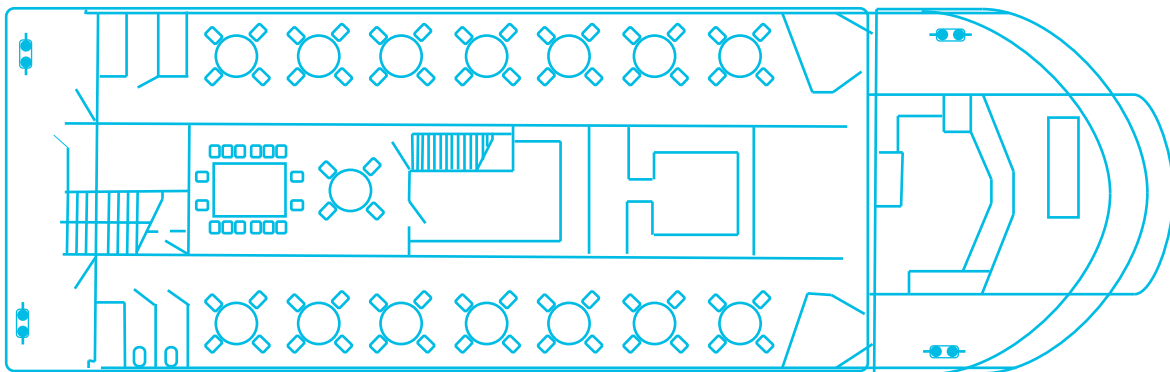

- Length: 112 ft; Beam 34 ft
- Accommodates up to 300 Passengers
- Vessel contains two decks and four distinctive areas
- Coast Guard Certified and fully Insured

- Experienced Crew and Professional Bartending and Wait Staff
- Fully Licensed for Liquor
- Member of Passenger Vessel Association

LOWER DECK LAYOUT:

The lower Deck has seating capacity for 150 people, 18"x 12" Walk around Bar w/High Seating –Multi Station Service Buffet, Valence Indirect Mood Lighting, and capability to provide either sit down dinners or buffets.

UPPER DECK LAYOUT:

The Upper deck has a VIP lounge for 100 people, including bar, sofas and other seating capacity. The Upper deck also contains an exterior canopied dance floor that can accommodate up to 160 people. Space is available for a band, DJ and an outside bar. The bow deck on the second deck accommodates up to 75 people for cocktails/ receptions.