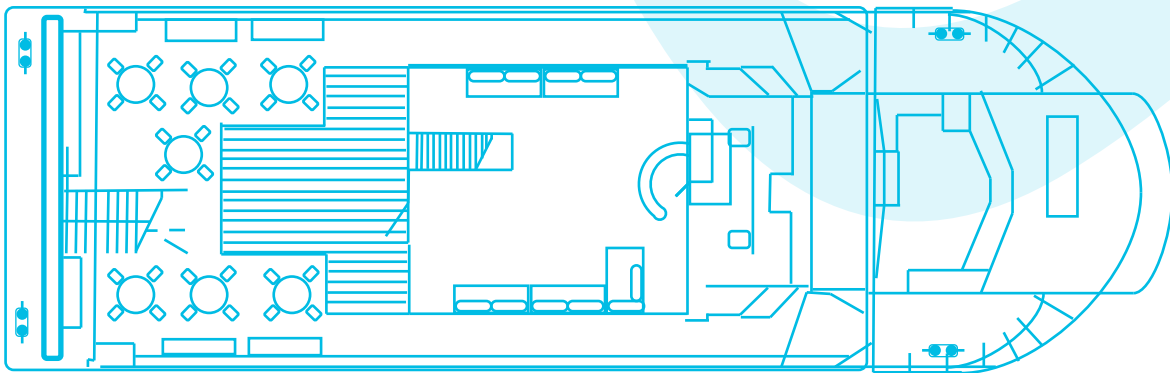

- Length: 112 ft; Beam 34 ft
- Accommodates up to 300 Passengers
- Vessel contains two decks and four distinctive areas
- Coast Guard Certified and fully Insured

- Experienced Crew and Professional Bartending and Wait Staff
- Fully Licensed for Liquor
- Member of Passenger Vessel Association

LOWER DECK LAYOUT:

The lower Deck has seating capacity for 150 people, 18"x 12" Walk around Bar w/High Seating –Multi Station Service Buffet, Valence Indirect Mood Lighting, and capability to provide either sit down dinners or buffets.

UPPER DECK LAYOUT:

The Upper deck has a VIP lounge for 100 people, including bar, sofas and other seating capacity. The Upper deck also contains an exterior canopied dance floor that can accommodate up to 160 people. Space is available for a band, DJ and an outside bar. The bow deck on the second deck accommodates up to 75 people for cocktails/ receptions.